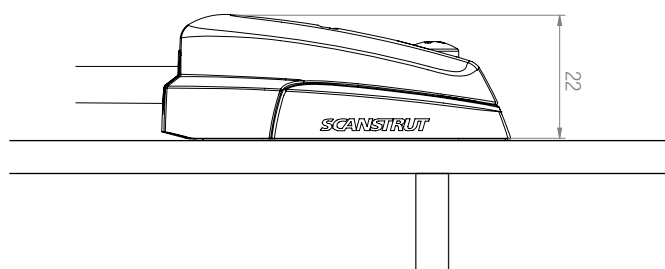

DS-HD6-BLK

Horizontal Double Cable Seal – Black

For help & information
 email: sales@scanstrut.com
 tel: +44 (0) 1392531280

Bung dimensions for different models (included in the package)

	2/0.08 mm / inches	3/0.12 mm / inches	4/0.16 mm / inches	5/0.20 mm / inches	6/0.24 mm / inches	7/0.28 mm / inches	8/0.31 mm / inches	9/0.35 mm / inches	10/0.39 mm / inches	11/0.43 mm / inches	12/0.46 mm / inches	13/0.51 mm / inches	NO HOLE mm / inches
DS-H6	✓	✓	✓	✓	✓								✓
DS-HD6				✓✓	✓✓								✓✓
DS-H10					✓	✓	✓	✓	✓	✓	✓	✓	✓

Please note: ✓ = one bung