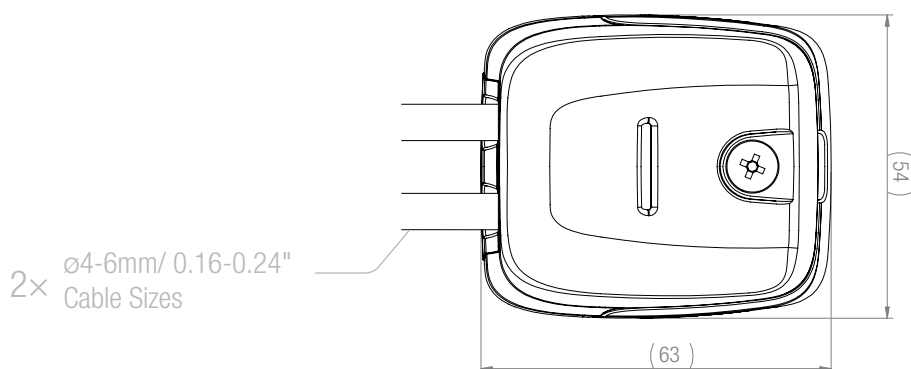

DS-HD6-BLK

Horizontal Double Cable Seal – Black

For help & information
 email: sales@scanstrut.com
 tel: +44 (0) 1392531280

Bung dimensions for different models (included in the package)

	2/0.08 mm / inches	3/0.12 mm / inches	4/0.16 mm / inches	5/0.20 mm / inches	6/0.24 mm / inches	7/0.28 mm / inches	8/0.31 mm / inches	9/0.35 mm / inches	10/0.39 mm / inches	11/0.43 mm / inches	12/0.46 mm / inches	13/0.51 mm / inches	NO HOLE mm / inches
DS-H6	✓	✓	✓	✓	✓								✓
DS-HD6				✓✓	✓✓								✓✓
DS-H10					✓	✓	✓	✓	✓	✓	✓	✓	✓

Please note: ✓ = one bung