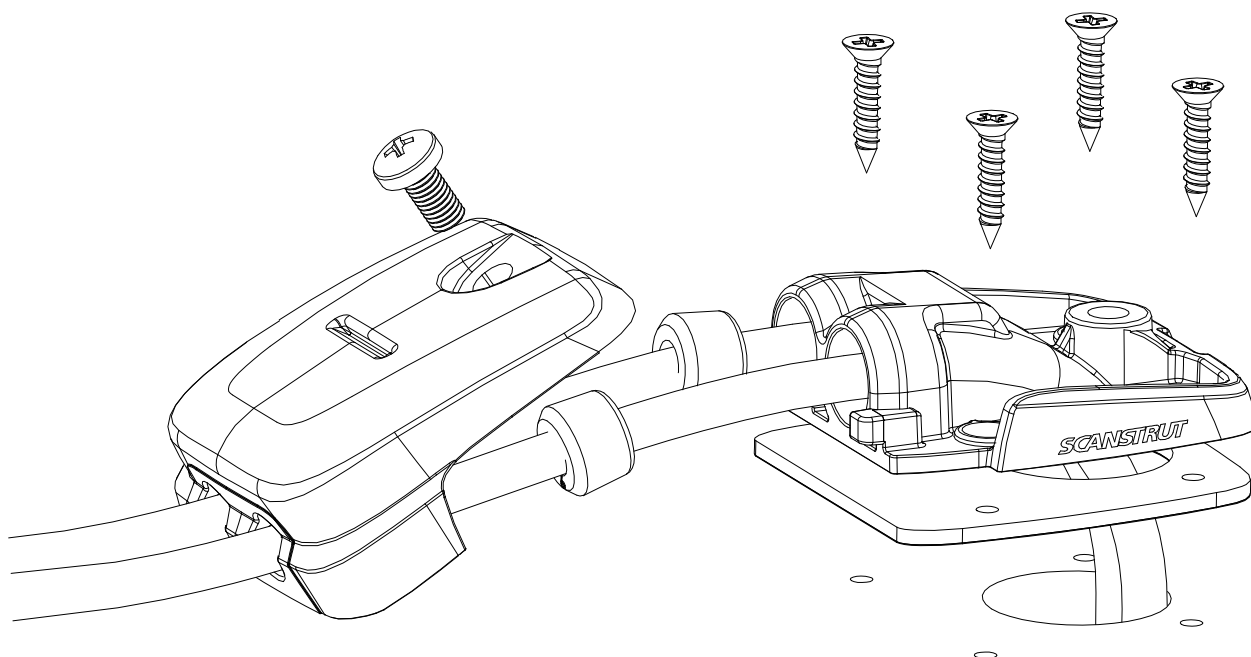

DS-HD6-BLK

Horizontal Double Cable Seal – Black

For help & information
 email: sales@scanstrut.com
 tel: +44 (0) 1392531280

Bung dimensions for different models (included in the package)

	2/0.08 mm / inches	3/0.12 mm / inches	4/0.16 mm / inches	5/0.20 mm / inches	6/0.24 mm / inches	7/0.28 mm / inches	8/0.31 mm / inches	9/0.35 mm / inches	10/0.39 mm / inches	11/0.43 mm / inches	12/0.46 mm / inches	13/0.51 mm / inches	NO HOLE mm / inches
DS-H6	✓	✓	✓	✓	✓								✓
DS-HD6				✓✓	✓✓								✓✓
DS-H10					✓	✓	✓	✓	✓	✓	✓	✓	✓

Please note: ✓ = one bung